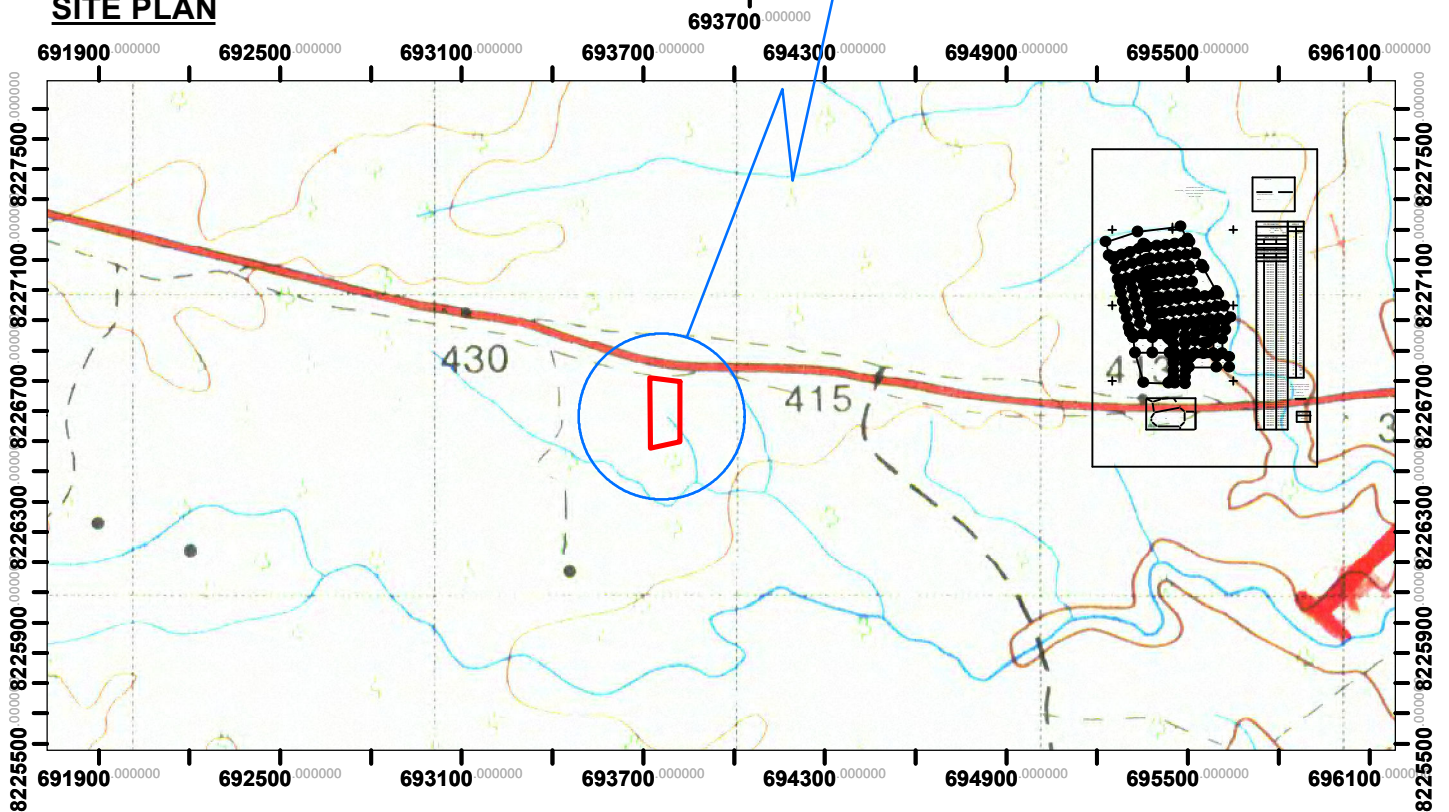

PROPOSED SITE PLAN FOR CROSS BORDER ASSOCIATION
LOCATION: CHIEF SIKOONGO'S AREA
DISTRICT: CHIRUNDU

SCALE:

COORDINATES

	E	N
A.	0693 822	8226 710
B.	0693 821	8226 698
C.	0693 821	8226 497
D.	0693 722	8226 476

DISTANCES

A-B	100m
B-C	200m
C-D	100m
D-A	234m

SITE PLAN

APROX : 2 Hectares

Map Reference: 1628B2

Drawn by L.N

MZIP/1/050

SCALE: 1:25,000