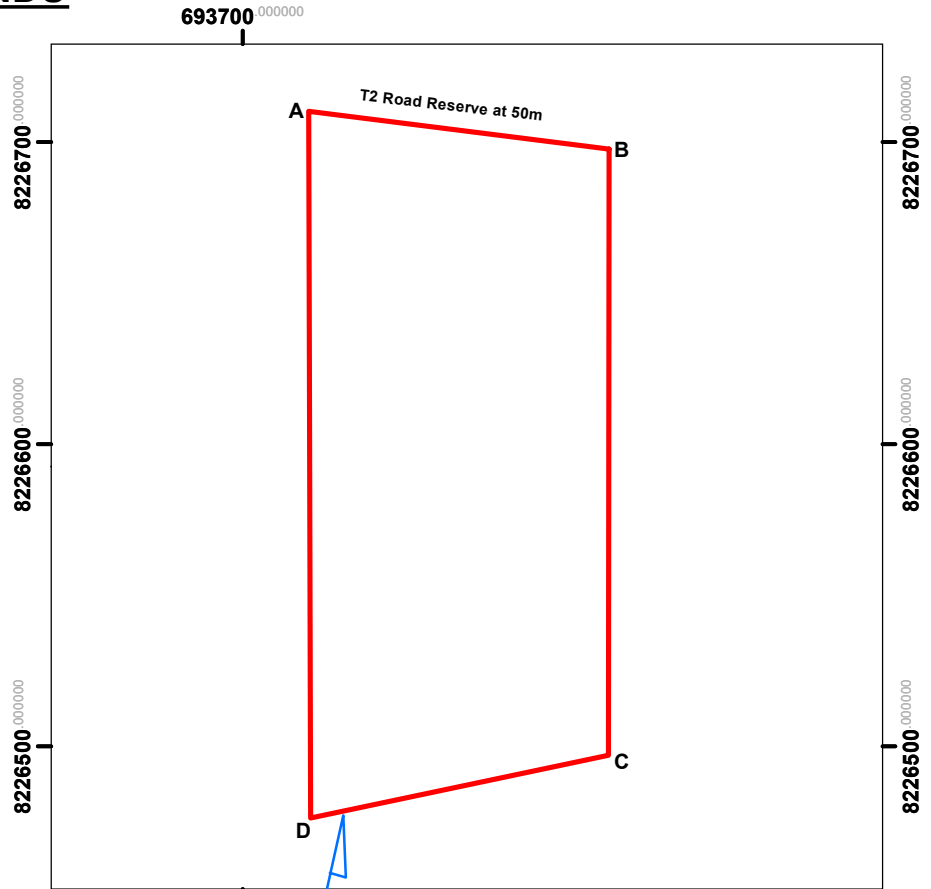

PROPOSED SITE PLAN FOR CROSS BORDER ASSOCIATION
LOCATION: CHIEF SIKOONGO'S AREA
DISTRICT: CHIRUNDU

SCALE:

COORDINATES

	E	N
A.	0693 822	8226 710
B.	0693 821	8226 698
C.	0693 821	8226 497
D.	0693 722	8226 476

DISTANCES

A-B	100m
B-C	200m
C-D	100m
D-A	234m

SITE PLAN

APROX : 2 Hectares

Map Reference: 1628B2

Drawn by L.N

MZIP/1/050

SCALE: 1:25,000